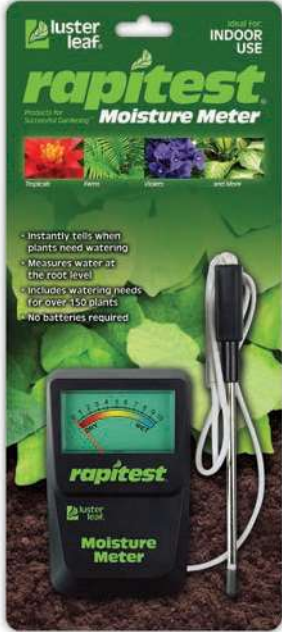

## MOISTURE AND LIGHT METERS

### Moisture Meter

**1820 - 6 Per Case**

Instantly tells when plants need watering. Measures water at the root level. No batteries required.

### Light & Moisture Meter

**1830 - 6 Per Case**

Indicates when plants need watering & measures how much light your plants are receiving. No batteries required.

Designed for Accuracy

Successful Results

### Digital Moisture Meter 1825 - 12 Per Case

Instantly checks the moisture level where it counts, at root level. Use for vegetables, flowers, fruits or landscaping plants of all kinds. Batteries included.